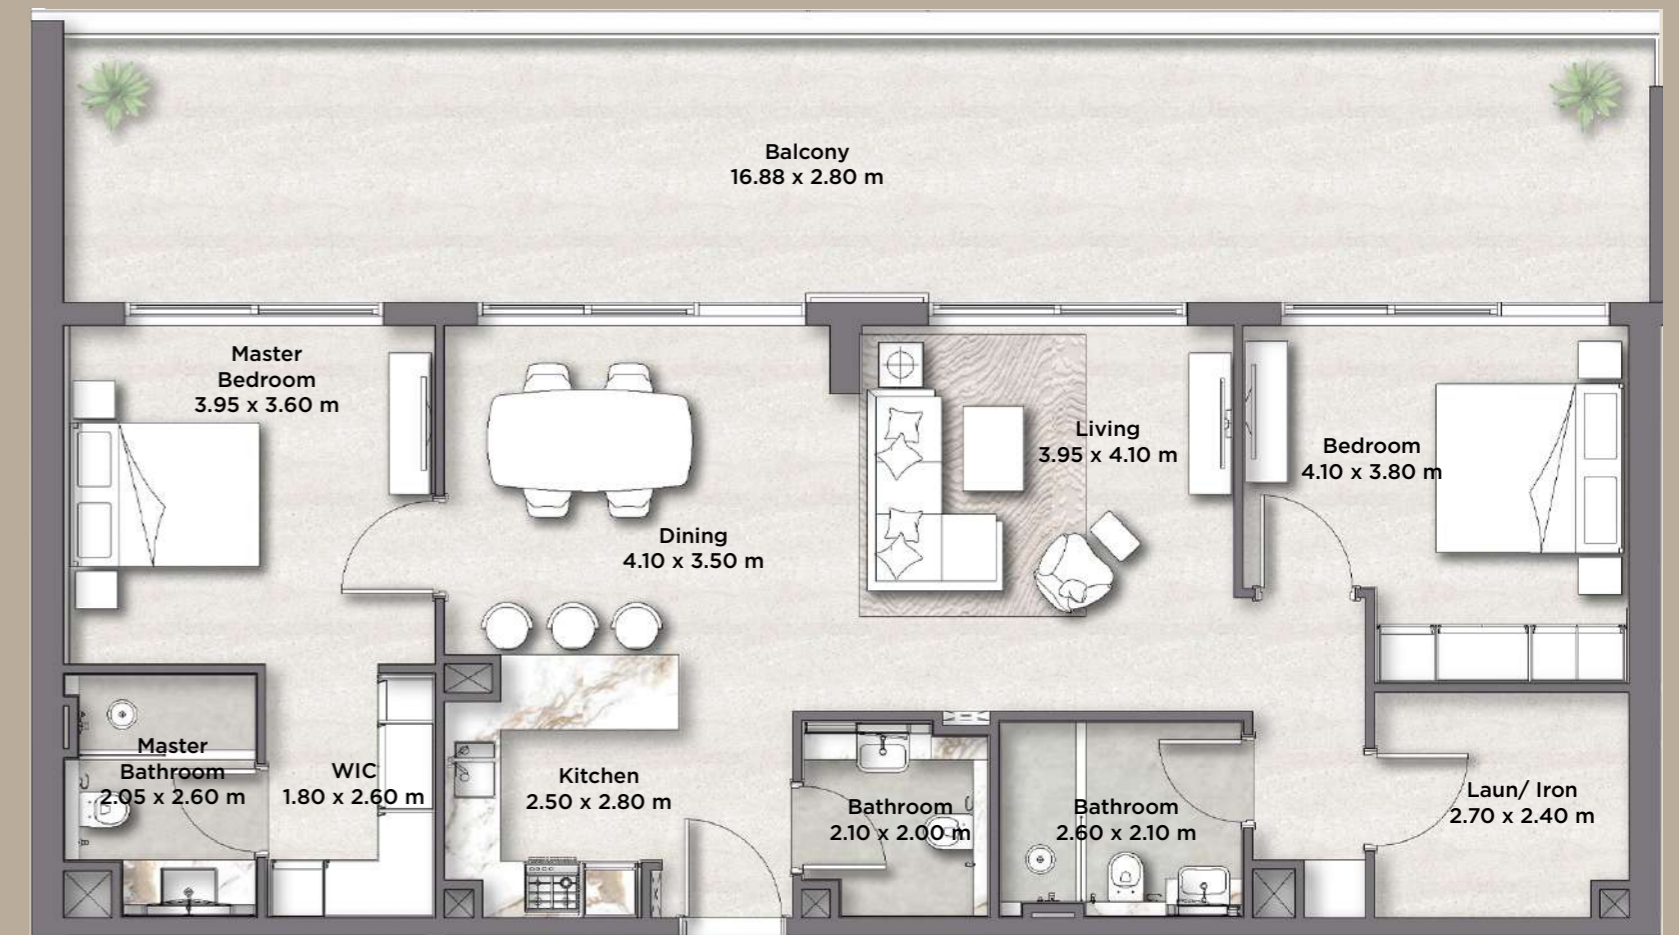

2 BED APARTMENTS TYPE C

	Sq.Meter	Sq.Feet
Suite	110.01	1,184
Balcony	49.75	536
Total	159.76	1,720

Disclaimer:
 (1) All materials, dimensions and drawings are approximate and for illustration purposes. (2) Information is subject to change without notice. (3) Actual suite area may vary from the stated area.
 (4) Suite & the balcony area may vary from floor to floor. (5) Drawings not to scale. (6) The developer reserves the right to make revisions/alterations without any liability whatsoever.
 (7) Apartments are sold as unfurnished apartments, without furniture, furnishings, etc.