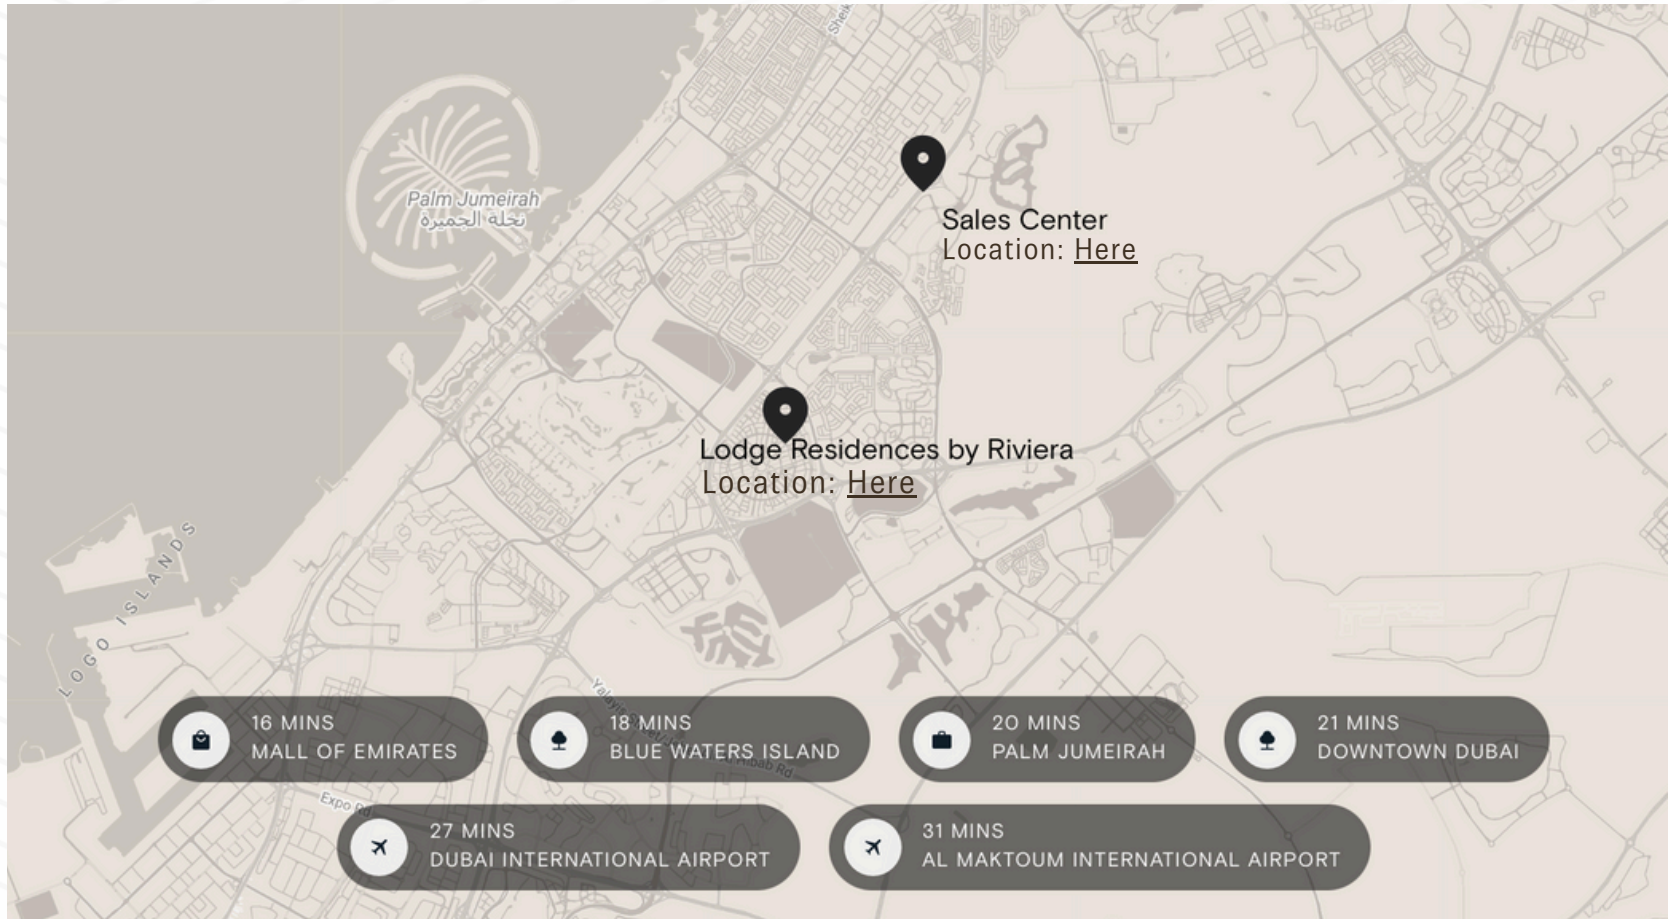

THE LOCATION

MOCK UP APARTMENT